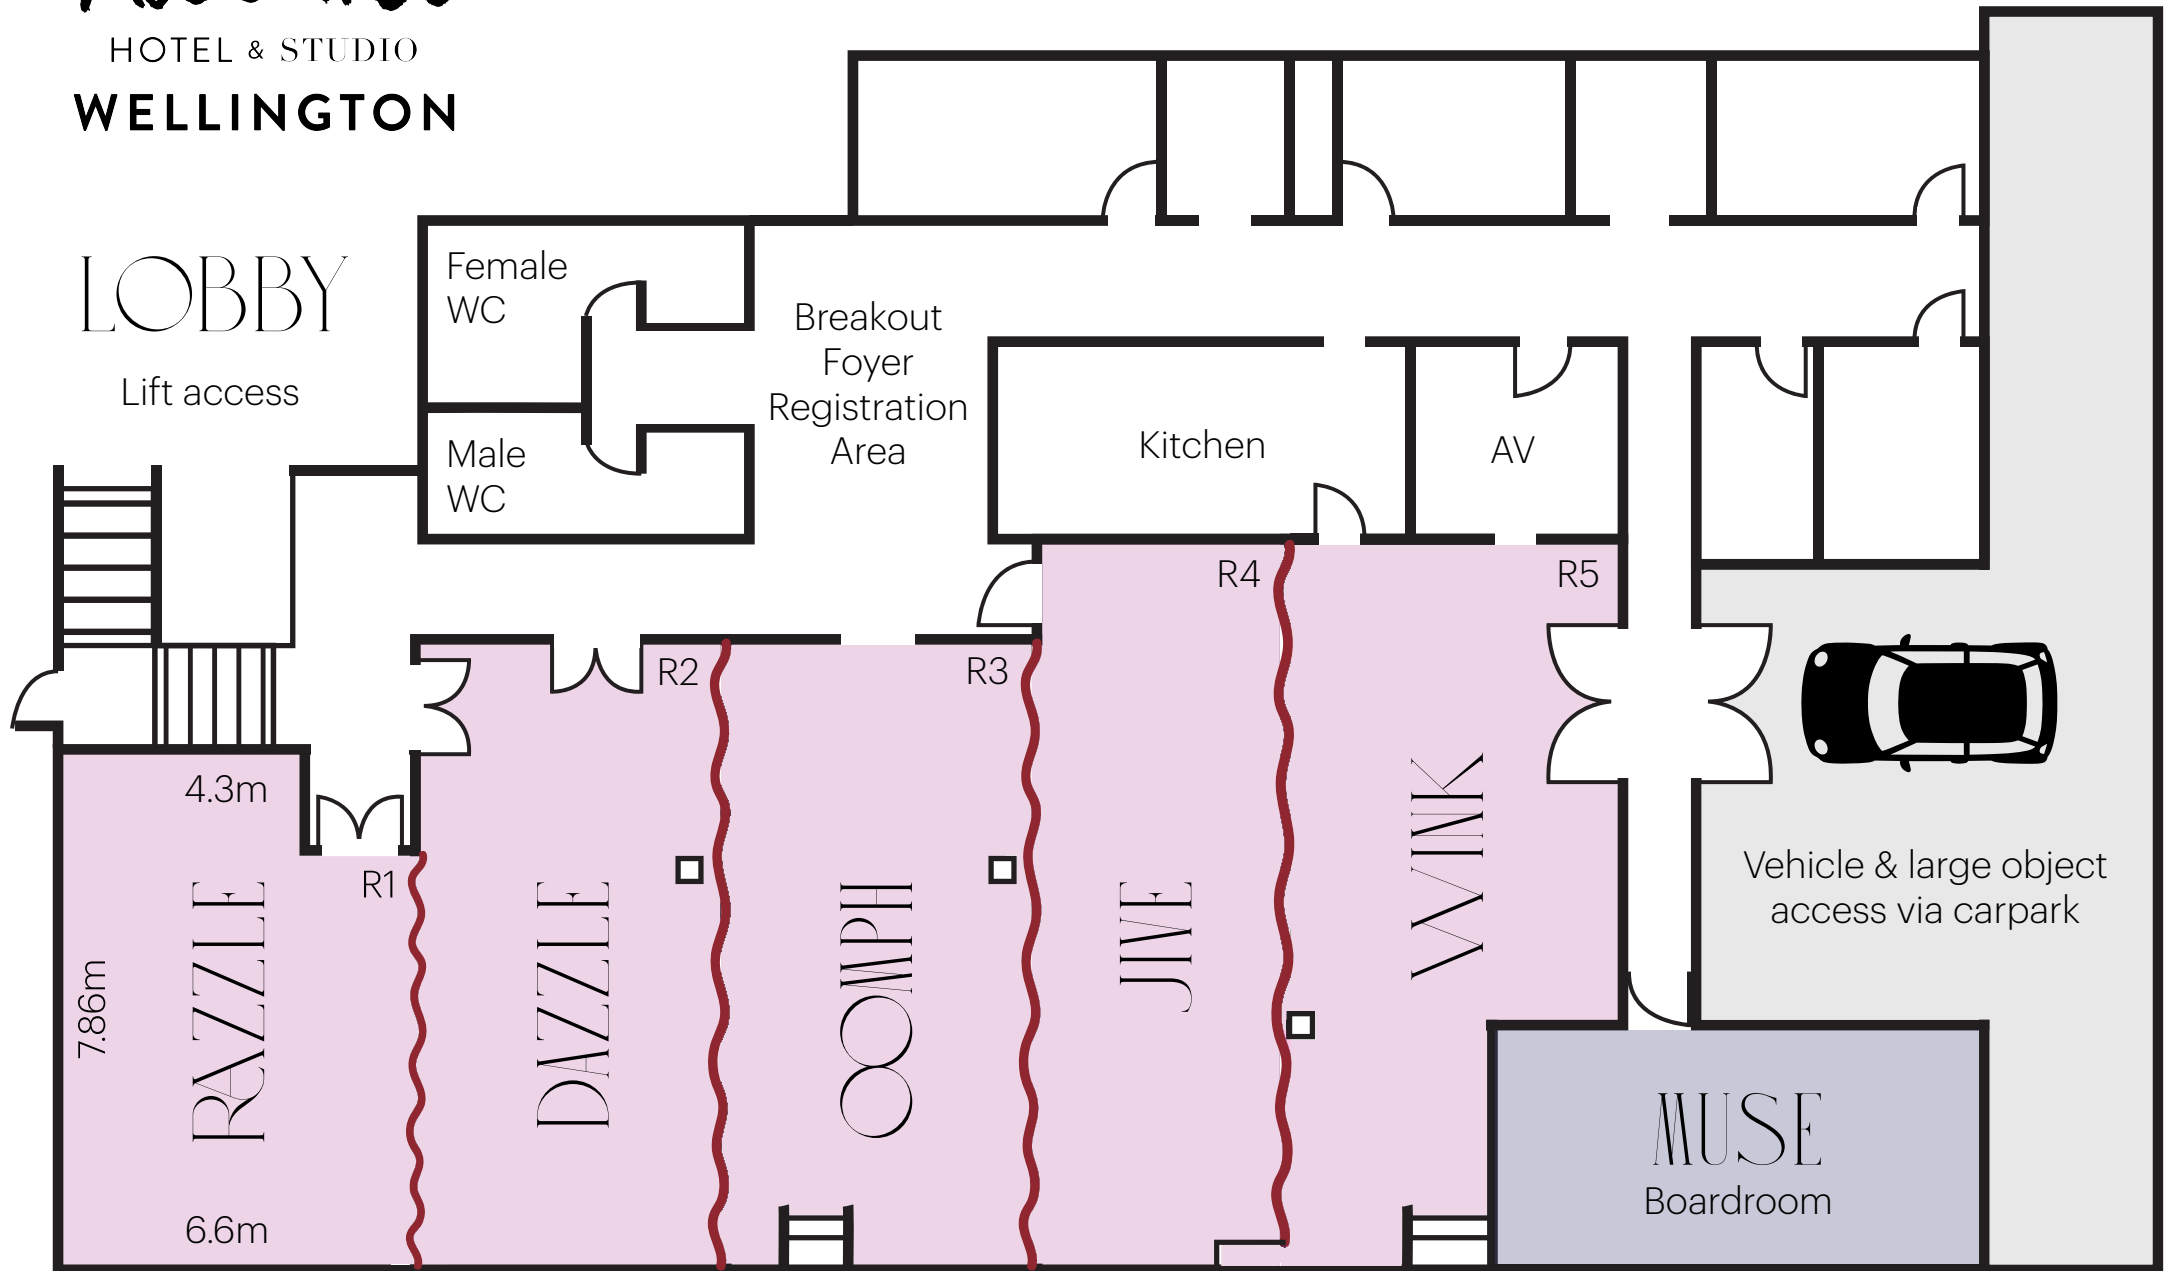

naumi
HOTEL & STUDIO
WELLINGTON

LOBBY

Lift access

— Soundproof divider curtains for all rooms —