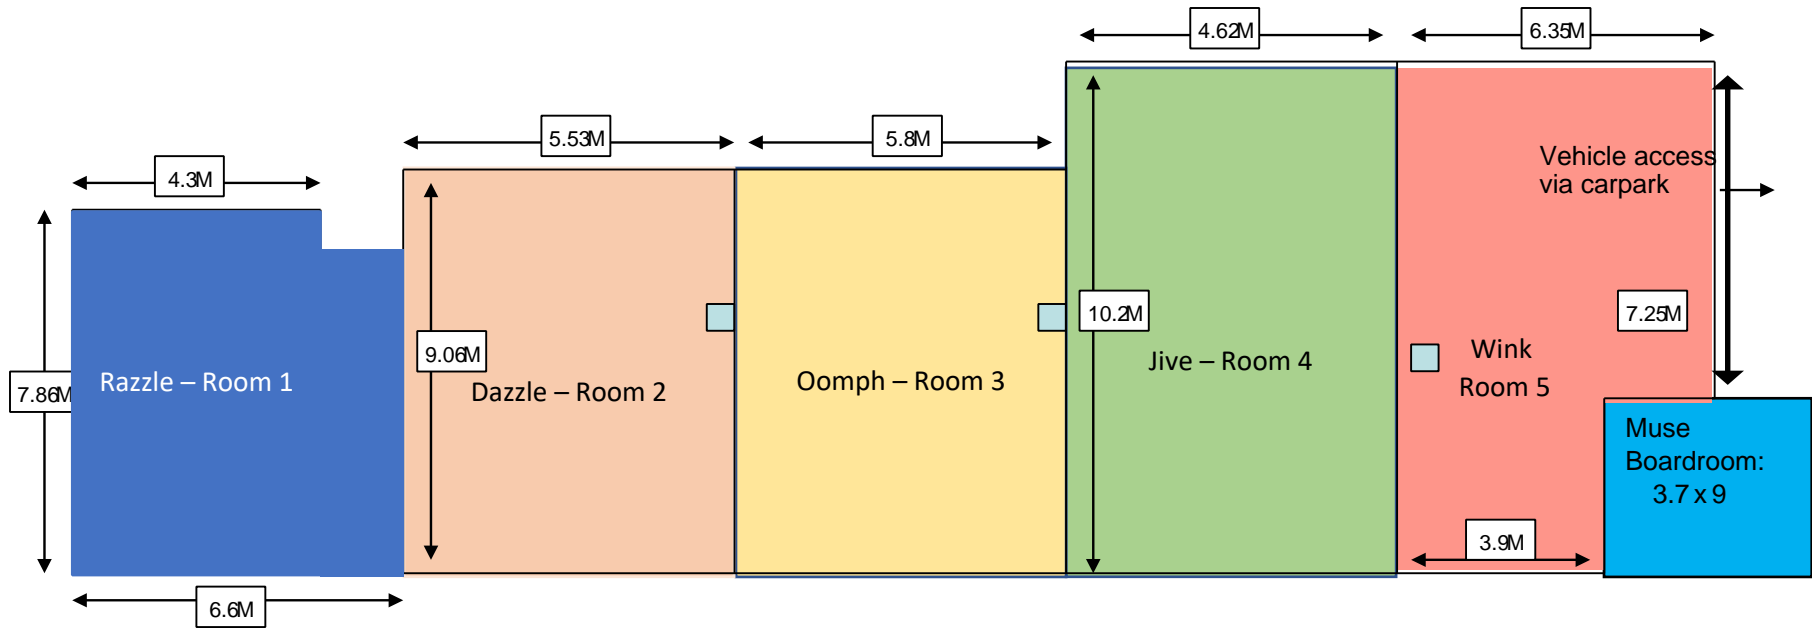

CONFERENCE FLOOR PLAN

Ceiling Height: 3.5M