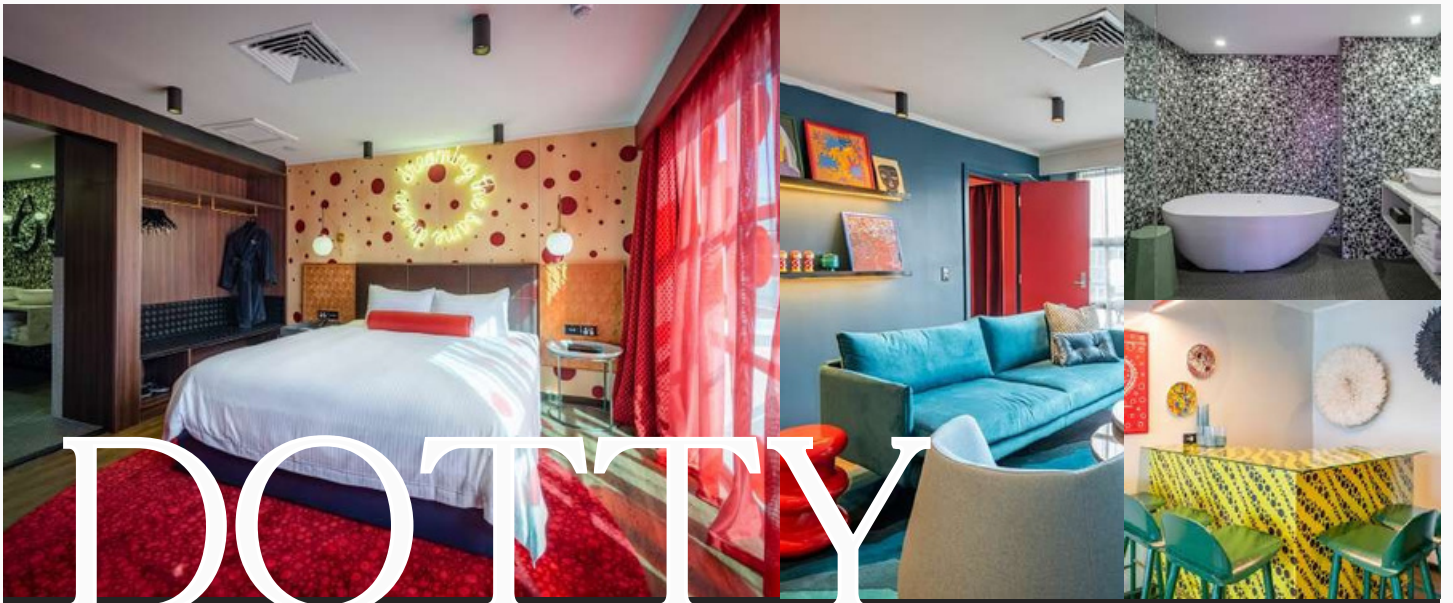

- 4 Guests | Two Queen Beds
- Coffee Capsule Machine
- Smart TV with Netflix
- Balcony | Patio
- Air Conditioning & Heating
- In-built USB Bedside Sockets
- 5-Layer Bedding with Duvet
- Free Non-Alcoholic Minibar (non-replenishable)
- Hair Dryer
- Rain Shower
- Mood Lighting
- Electronic Safe
- Iron & Ironing Board
- Electric Kettle
- Naumi Eats Click & Collect
- Antipodes Bath Amenities

- 2 Guests | 1 King Bed
- Coffee Capsule Machine
- Smart TV with Netflix
- Balcony | Patio
- Air Conditioning & Heating
- In-built USB Bedside Sockets
- 5-Layer Bedding with Duvet
- Free Non-Alcoholic Minibar (non-replenishable)
- Hair Dryer
- Rain Shower & Bath Tub
- Magnifying Vanity Mirror
- Mood Lighting
- Electronic Safe
- Iron & Ironing Board
- Electric Kettle
- Naomi Eats Click & Collect
- Antipodes Bath Amenities

- 2 Guests | 1 King Bed
- Coffee Capsule Machine
- Smart TV with Netflix
- Balcony | Patio
- Air Conditioning & Heating
- In-built USB Bedside Sockets
- 5-Layer Bedding with Duvet
- Free Non-Alcoholic Minibar (non-replenishable)
- Dyson Hair Dryer
- Rain Shower & Bath Tub
- Magnifying Vanity Mirror
- Mood Lighting
- Electronic Safe
- Iron & Ironing Board
- Electric Kettle
- Naomi Eats Click & Collect
- Antipodes Bath Amenities

- 2 Guests | 1 King Bed
- Coffee Capsule Machine
- 2 Smart TVs with Netflix
- Living Room Space
- Bar Counter
- Balcony | Patio
- Air Conditioning & Heating
- 5-Layer Bedding with Duvet
- Free Non-Alcoholic Minibar (non-replenishable)
- Hair Dryer
- Rain Shower & Bath Tub
- Mood Lighting
- Electronic Safe
- In-built USB Bedside Sockets
- Iron & Ironing Board
- Electric Kettle
- Naumi Eats Click & Collect
- Antipodes Bath Amenities