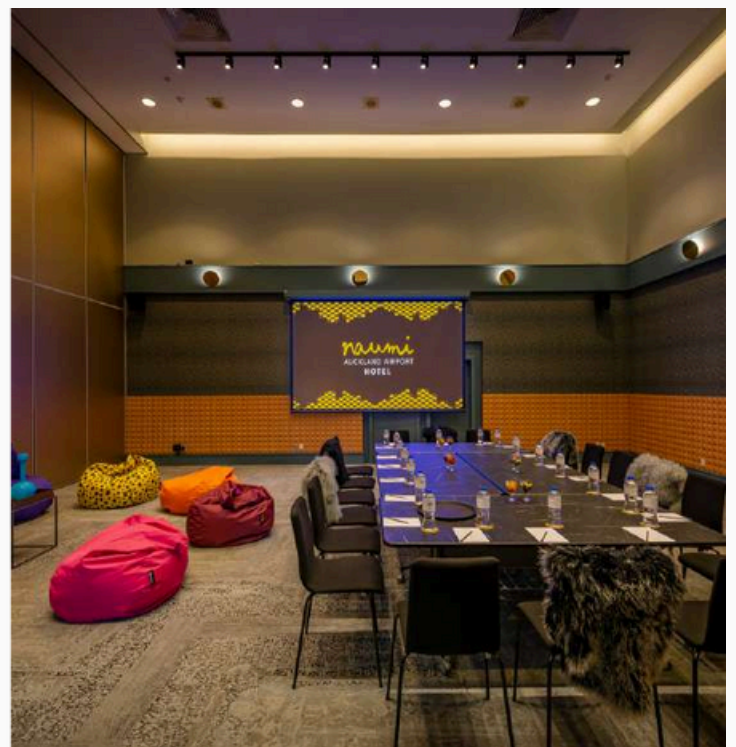

96

Cabaret

120

Banquet

150

Cocktail

70

Boardroom

60

U-Shaped

WINK

THE ULTIMATE OUTSIDE COMFORT ZONE

Slide into intimate conversations in luxurious comfort and style with Wink, a unique angled space. Featuring high ceilings and basked in natural light, Wink offers views of the pool and outdoor marquee.

MAKE A SPLASH AT YOUR NEXT EVENT

Featuring rich aqua-coloured walls, lush furnishings and plenty of natural light, Oomph brings a curious vibe of peace, calm and serenity, with an abundance of space for executive meetings, retreats and more.