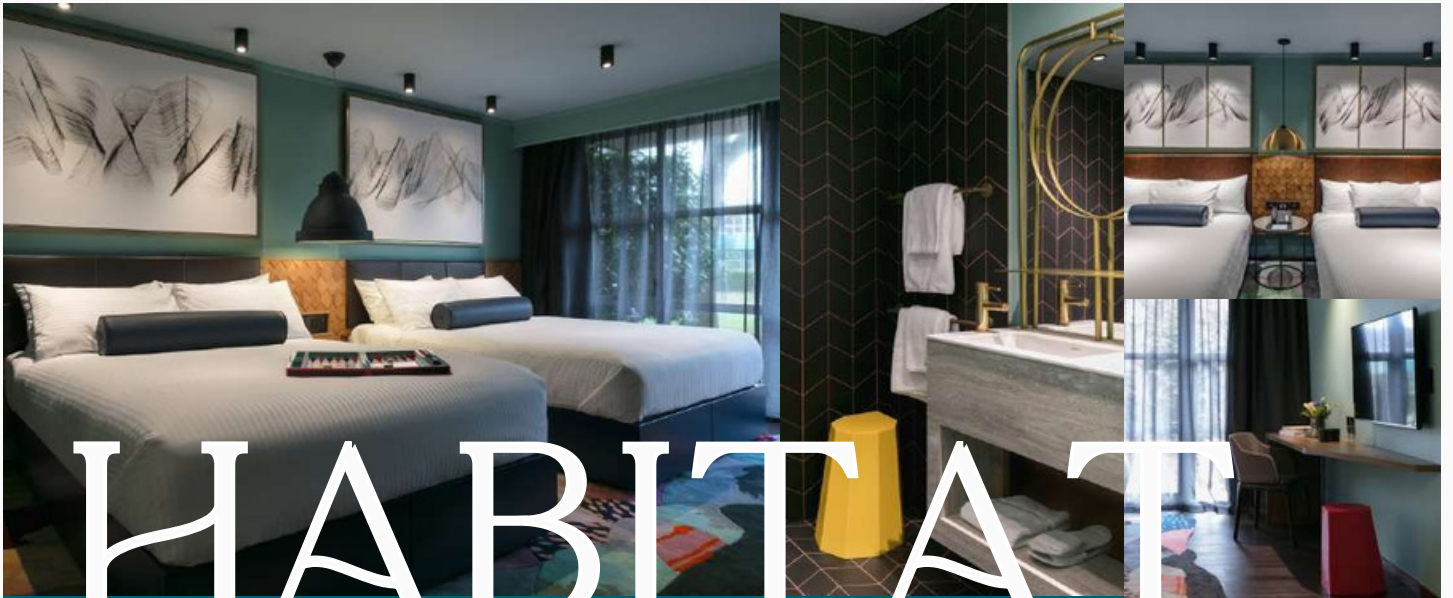

HABITAT

DISCOVER YOUR NEW NATURAL HABITAT

Think big, then go bigger. With two queen beds, our Habitat rooms sleep four without feeling a pinch. Bathed in natural light with floor-to-ceiling windows, your spacious room awaits your arrival.

- 4 Guests | Two Queen Beds
- Coffee Capsule Machine
- Smart TV with Netflix
- Balcony | Patio
- Air Conditioning & Heating
- In-built USB Bedside Sockets
- 5-Layer Bedding with Duvet
- Free Non-Alcoholic Minibar (non-replenishable)
- Hair Dryer
- Rain Shower
- Mood Lighting
- Electronic Safe
- Iron & Ironing Board
- Electric Kettle
- Naumi Eats Click & Collect
- Antipodes Bath Amenities