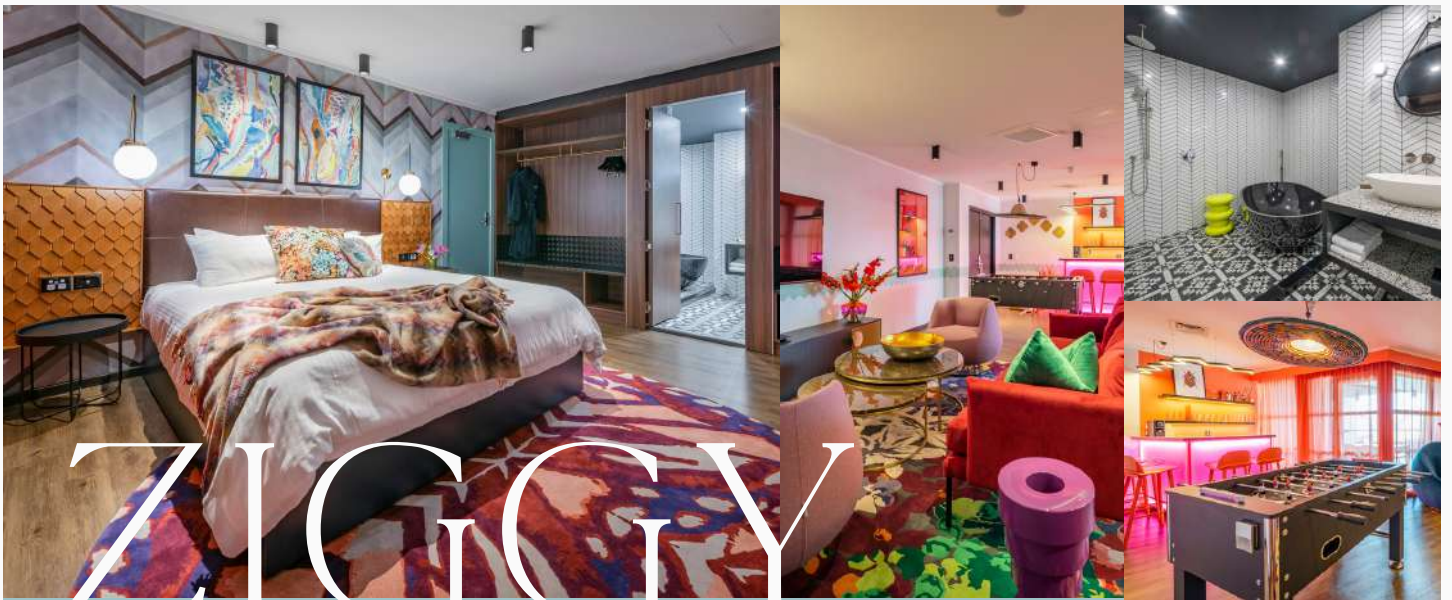

ZIGGY

TECHNICOLOUR DREAMING

The eclectic & vibrant Ziggy takes inspiration from fashion icon Missoni & its signature quilted knits in a kaleidoscope of colour & pattern. Ziggy comes fully furnished with a large living room, king bedroom, personal neon pink bar, en-suite bathroom with an oversized stone bath, guest toilet & private covered balcony & dining area overlooking the pool.

- 2 Guests // 1 King Bed
- Coffee Capsule Machine
- Large HD Smart TV with Netflix
- Living Room with Foosball Table
- Bar Counter
- Balcony/ Patio
- Air Conditioning & Heating
- 5 Layer Bedding with Duvet
- Free Non-Alcoholic Minibar (non-replenishable)

- Hair Dryer
- Free Standing Rain Shower & Bath Tub
- Mood Lighting
- Electronic Safe
- In-built USB Bedside Sockets
- Iron & Ironing Board
- Electric Kettle
- 24-hours In-Room Dining
- Antipodes Bath Amenities