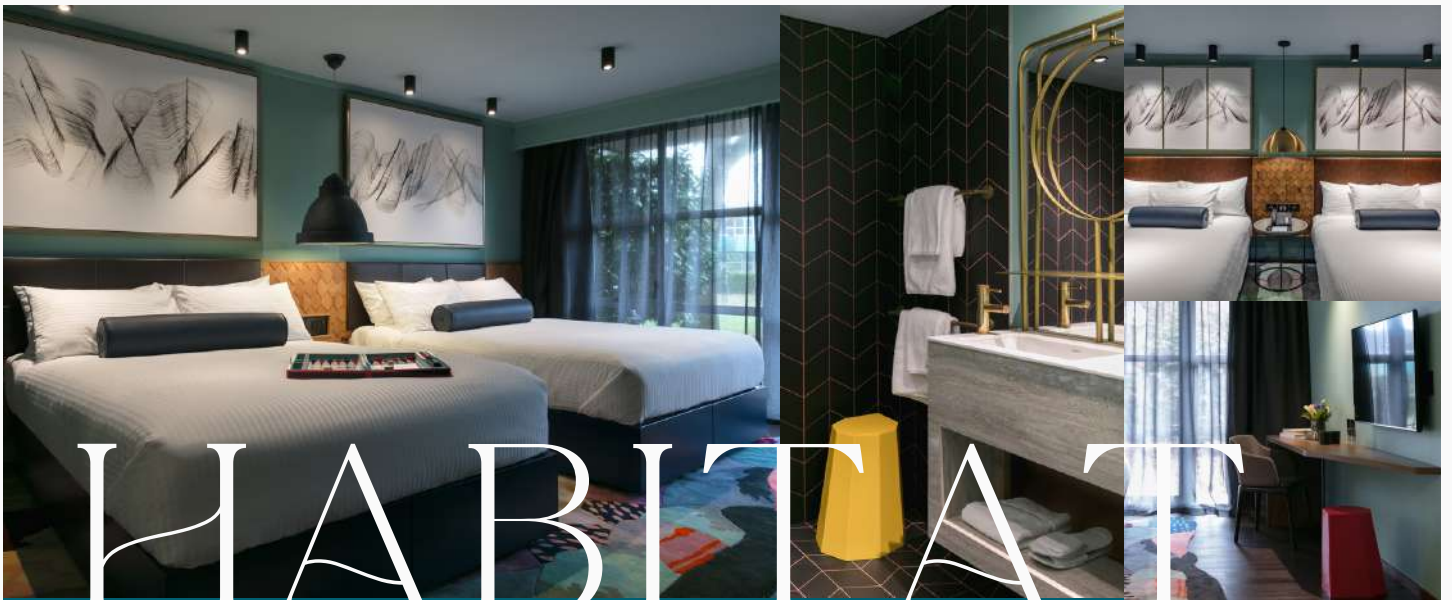

STAY WITH US

ECONOMY

SET THE SCENE, LIVE THE DREAM

Good things come in small packages, and our Economy rooms are perfectly formed for those times when all you need is to rest your weary head. Not scrimping on detail, these entry-level rooms are complete with Naumi's signature 5-layer bedding and floor to ceiling windows for natural light.

HABITAT

DISCOVER YOUR NEW NATURAL HABITAT

Think big, then go bigger. With two queen beds our Habitat rooms sleep four without feeling a pinch. Bathed in natural light with floor-to-ceiling windows, your Naumi Nest awaits your arrival. Discover Your New Natural Habitat