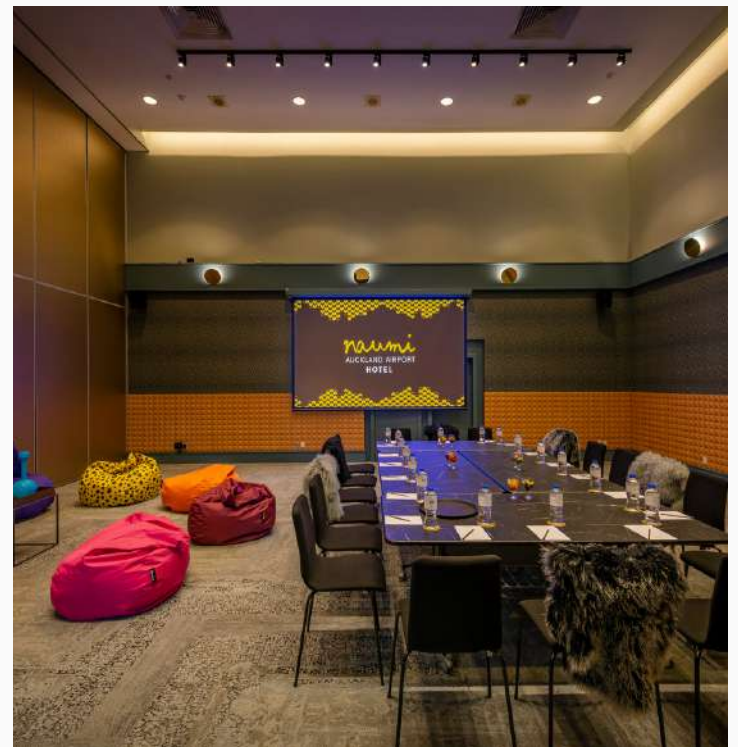

96

Cabaret

120

Banquet

150

Cocktail

70

Boardroom

60

U-Shaped

m

WINK

THE ULTIMATE OUTSIDE COMFORT ZONE

Slide into intimate conversations in luxurious comfort and style with Wink, a unique angled space. Featuring high ceilings and basked in natural light, Wink offers views of the pool and outdoor marquee.