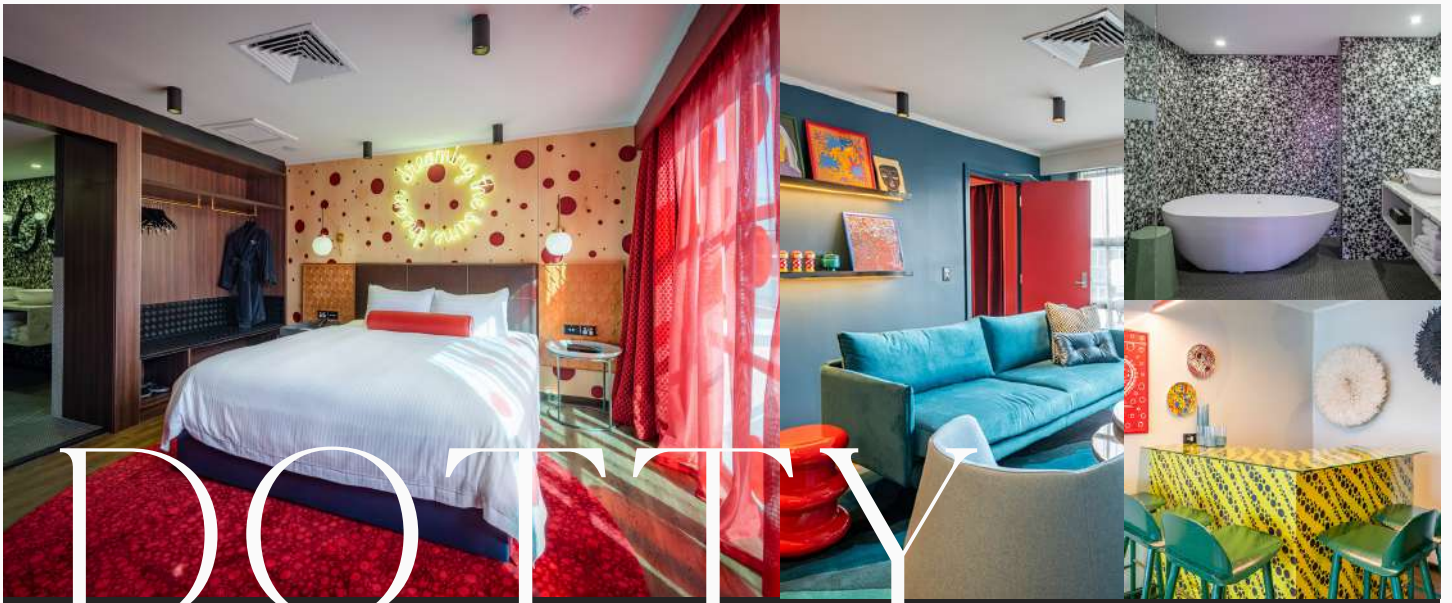

DOTTY

FANCY A SPOT OF RELAXATION?

Get spot on in our Dotty signature suite, inspired by the legendary Yayoi Kusama. With no spot missed, this hedonistic wild card has plenty to boast about; dual balconies, expansive bathroom with oversized freestanding bath and a personal bar.

- 2 Guests // 1 King Bed
- Coffee Capsule Machine
- 2 x Large Smart TV's with Netflix
- Living Room Space
- Bar Counter
- Balcony/ Patio
- Air Conditioning & Heating
- 5 Layer Bedding with Duvet
- Free Non-Alcoholic Minibar (non-replenishable)

- Hair Dryer
- Free Standing Rain Shower & Bath Tub
- Mood Lighting
- Electronic Safe
- In-built USB Bedside Sockets
- Iron & Ironing Board
- Electric Kettle
- 24-hours In-Room Dining
- Antipodes Bath Amenities